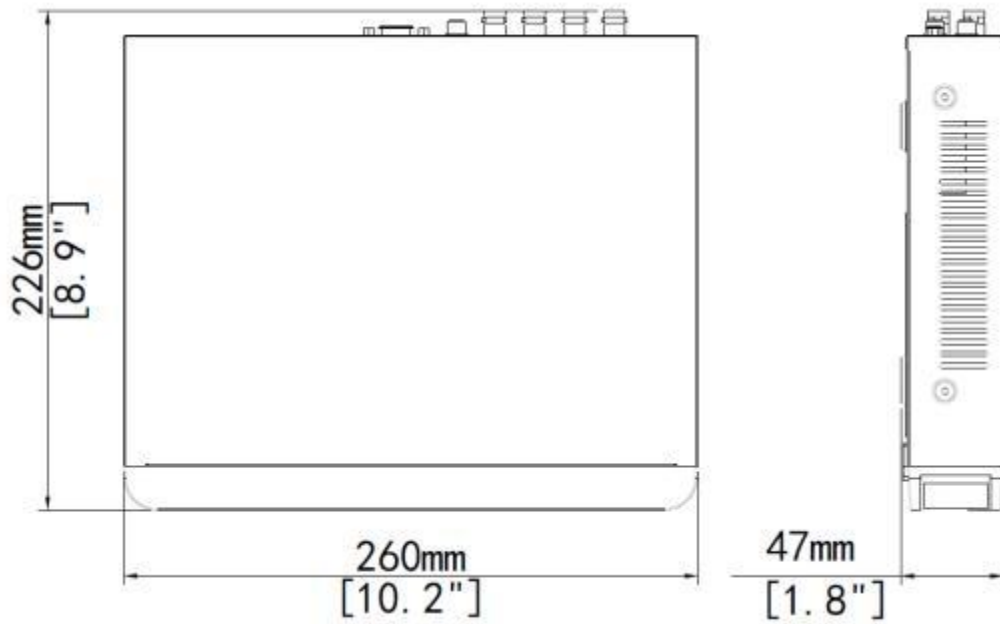

Frame Rate	5MP Lite @12fps	D1@12fps	5MP Lite @12fps	D1@12fps
	4MP Lite@15fps	D1@15fps	4MP Lite@15fps	D1@15fps
	1080P@15fps	D1@15fps	1080P@15fps	D1@15fps
	720p@30fps	D1@30fps	720p@30fps	D1@30fps
Audio Sample Rate	8KHz,16 bit per channel			
Audio Bit Rate	64Kbps per channel			
<b>Decoding</b>				
Capability	Analog : 4 x 8MP Lite@8, 4x 5MP Lite@12, 4x 4MP Lite@15, 4 x 1080P@15 IP: 1 x 4MP@30, 2 x 1080P@30		Analog : 8 x 8MP Lite@8, 8x 5MP Lite@12, 8x 4MP Lite@15, 8x 1080P@15 IP: 1 x 8MP@30, 2 x 4MP@30, 4 x 1080P@30	
<b>Hard Disk</b>				
SATA	1 SATA interface			
Capacity	Up to 8TB for each HDD (The maximum HDD capacity varies with environment temperature)			
<b>General Alarm</b>				
General Alarm	Motion detection			
Alert Alarm	IP Conflict, Network Disconnected, Disk offline, Disk Abnormal, Illegal Access, Hard Disk Space Low, Hard Disk Full, Recording/Snapshot Abnormal			
<b>External Interface</b>				
Network Interface	1 RJ45 10M/100M self-adaptive Ethernet Interface			
USB Interface	Rear panel: 2 x USB2.0			
RS485	1			
Alarm In	4-ch			
Alarm Out	1-ch			
<b>General</b>				
Power Supply	12V DC Power Consumption: ≤ 10 W( without HDD )			
Working Environment	-10°C ~ + 55°C ( +14°F ~ +131°F ), Humidity ≤ 90% RH(non-condensing)			
Dimensions(W×D×H)	260mm ×226mm× 47mm (10.2" × 8.9"×1.8")			
Weight ( without HDD )	≤1.1 Kg ( 2.42lb )			
<b>Certification</b>				
Certification	UL /CE /FCC /RoHS /WEEE			

## Dimensions